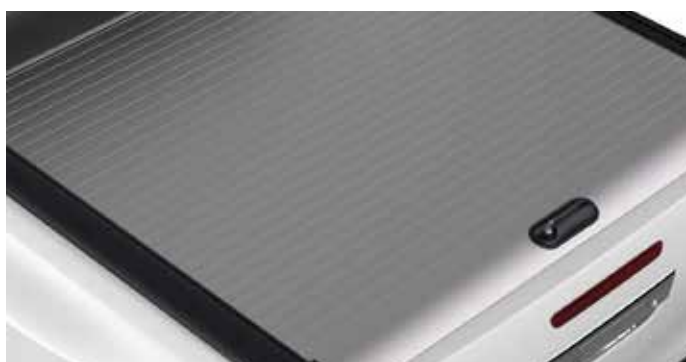

ALUMINIUM ROLL COVER WITH HIGH OVER BAR

€4,150.00*

The roll cover combines the modern and stylish look with practical, multistage opening. The lock ensures protection of goods stored in the cargo area

Stainless steel design for a powerful, rugged appeal.

*Also available in black for €4,250.00.